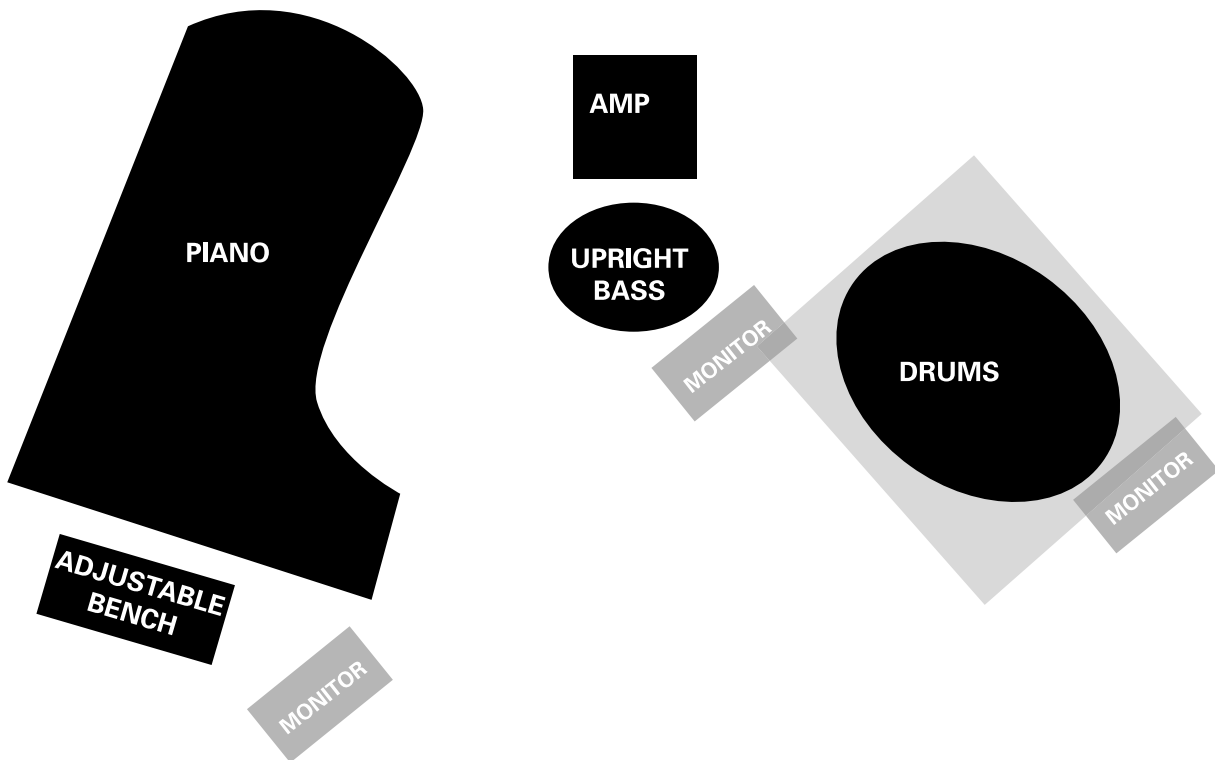

Stage Plot and Backline for Sunna Gunnlaugs Trio

Instruments should be as close as possible.

A GRAND PIANO
1 adjustable bench.

BASS AMP Gallien Kruger Amp preferred, Mesa Boogie would be 2nd choice.

4 piece jazz DRUMSET:

18" bass drum

14" floor tom

12" tom

14" snare

Rug under drumset

Hardware:

(Lightweight stands are preferred but not a must.)

3 straight cymbal stands

1 hi-hat stand

1 snare stand (standard size for seated playing)

1 bass drum pedal

1 adjustable drum stool

Skins/heads:

Either Remo coated Ambassador heads, Evans coated or J1 heads.

Drummer will provide his own cymbals.

2 music stands.