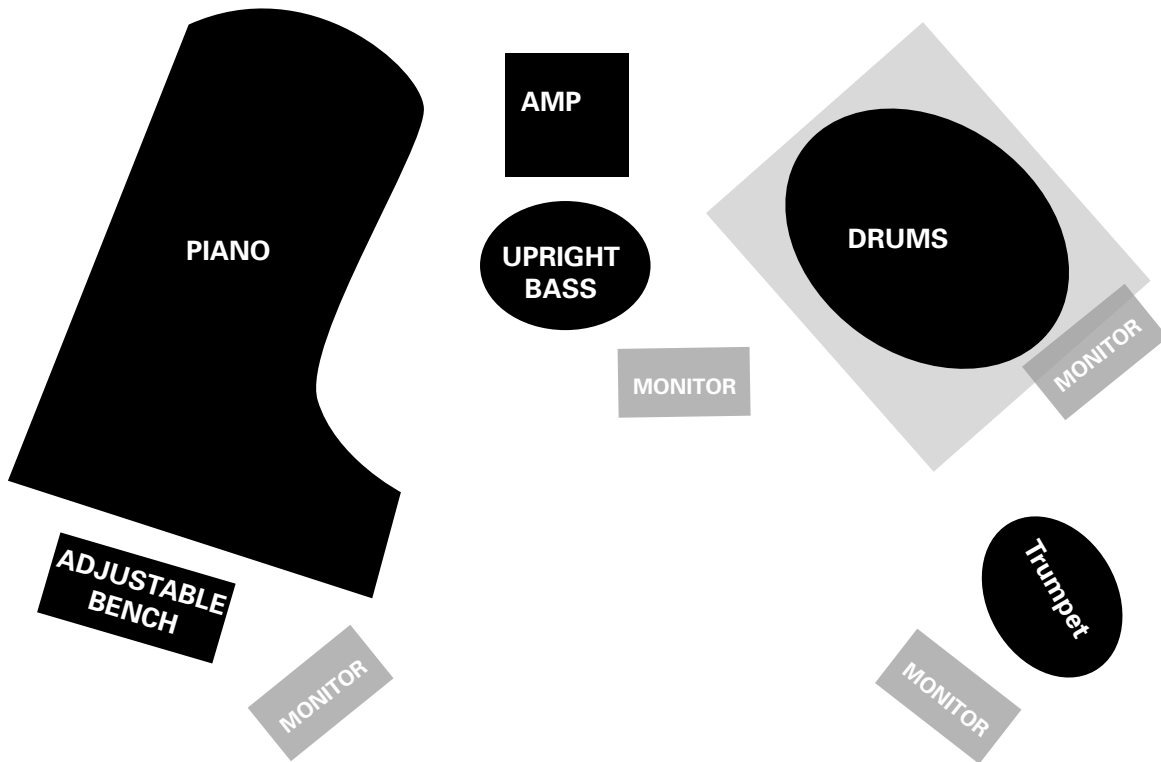

Stage Plot and Backline for Sunna Gunnlaugs Trio w Vernerri Pohjola

Instruments should be as close as possible.

A GRAND PIANO
1 adjustable bench.

BASS AMP Gallien Kruger Amp preferred, Mesa Boogie would be 2nd choice.

4 piece jazz DRUMSET:

18" bass drum

14" floor tom

12" tom

14" snare

Rug under drumset

Hardware:

(Lightweight stands are preferred but not a must.)

3 straight cymbal stands

1 hi-hat stand

1 snare stand (standard size for seated playing)

1 bass drum pedal

1 adjustable drum stool

Skins/heads:

Either Remo coated Ambassador heads, Evans coated or J1 heads.